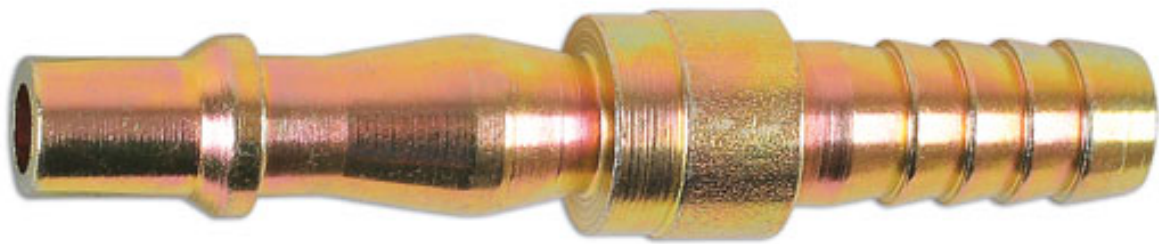

Fastflow Integral Air Line Adaptor 3/8" 5pc

Part of our Connect consumable airline range.

Additional Information

- Airline Stepped Tailpiece
- Barb: 3/8" OD
- Zinc Plated Finish
- Compatible with other popular airline couplings
- 5pc